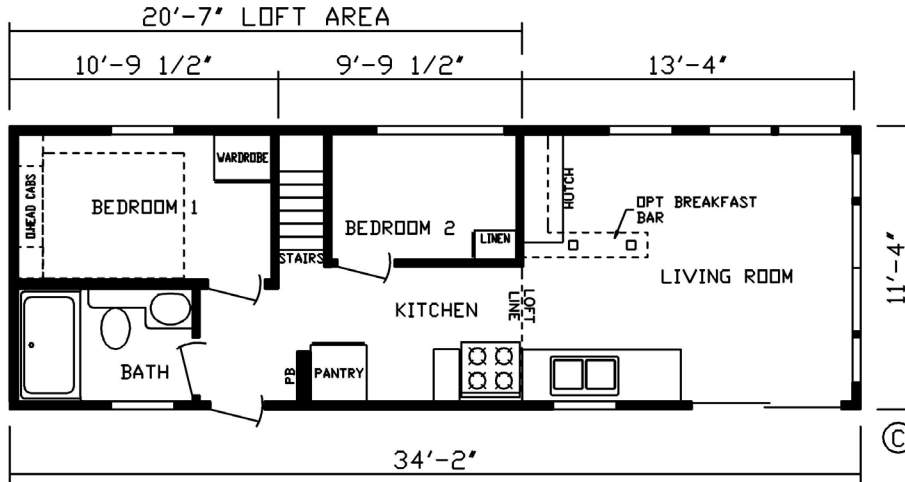

Ranger

Country Manor Series

399 SQ. FT. (Approximate) 2 Bedroom, 1 Bath, Loft

Park Models
"Factory Direct Value" **DIRECT**

Last Updated: 2-16-21

FACTORY EXPO HOME CENTERS
90 Weaver Street
Rocky Mount, VA 24151