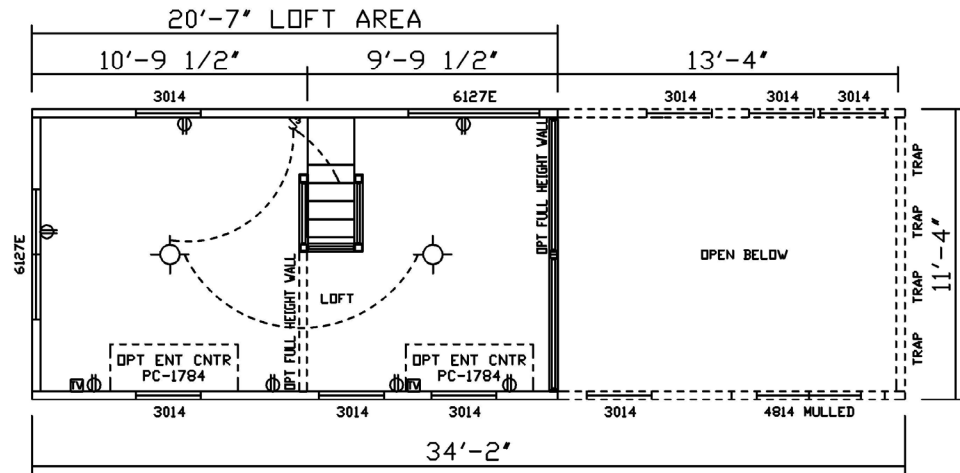

Ranger

Country Manor Series

399 SQ. FT. (Approximate) 2 Bedroom, 1 Bath, Loft

Park Models
"Factory Direct Value" **DIRECT**

Last Updated: 2-16-21

FACTORY EXPO HOME CENTERS
90 Weaver Street
Rocky Mount, VA 24151