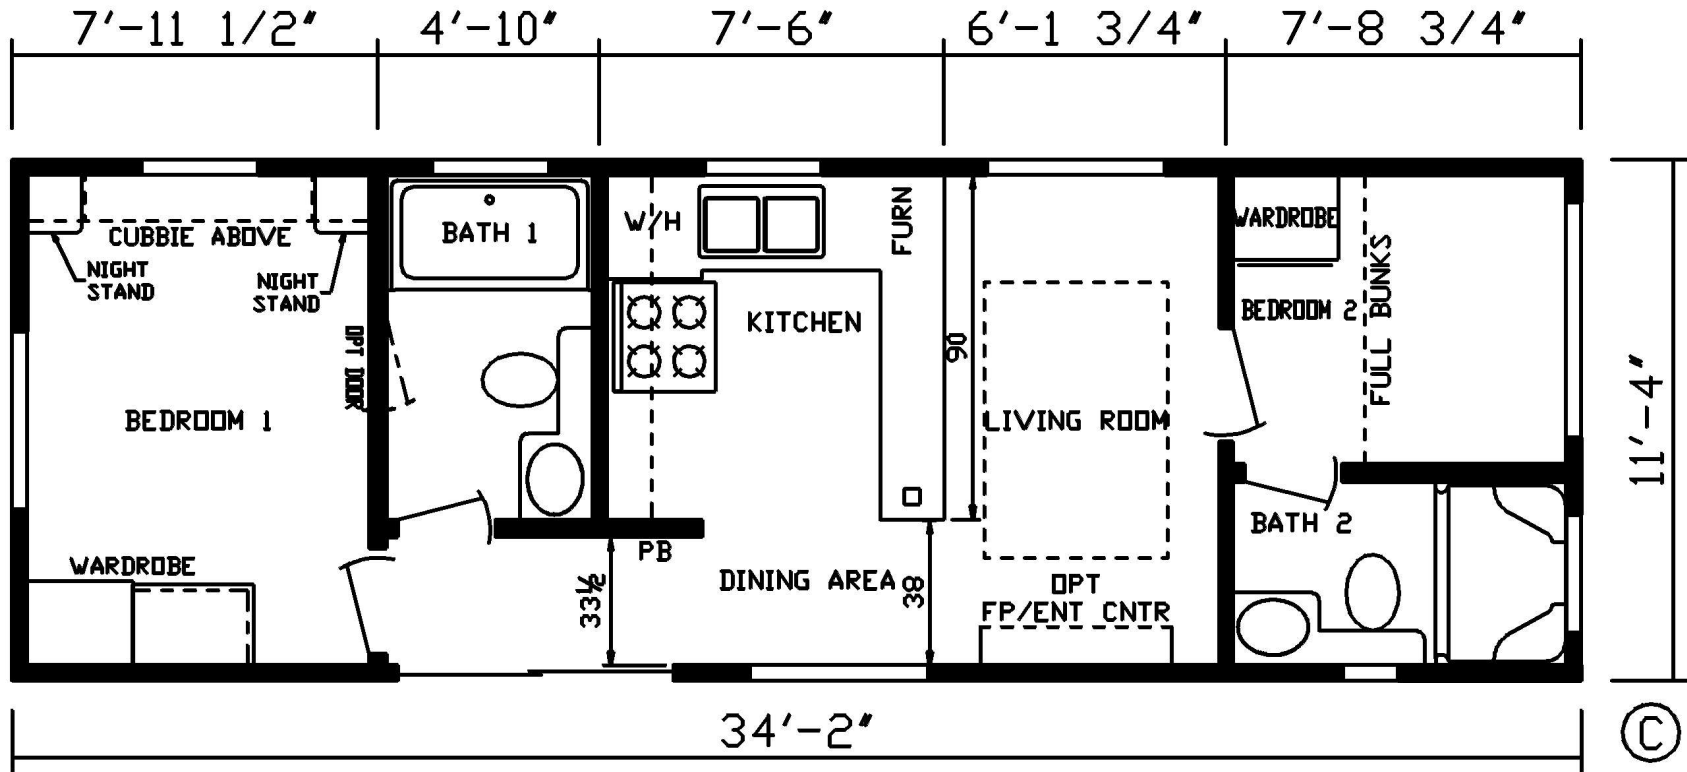

Clemans

Forest Lake Series

399 SQ. FT. (Approximate) 2 Bedrooms, 2 Baths

Park Models
"Factory Direct Value" **DIRECT**

Last Updated: 1-14-2021

FACTORY EXPO HOME CENTERS
90 Weaver Street
Rocky Mount, VA 24151