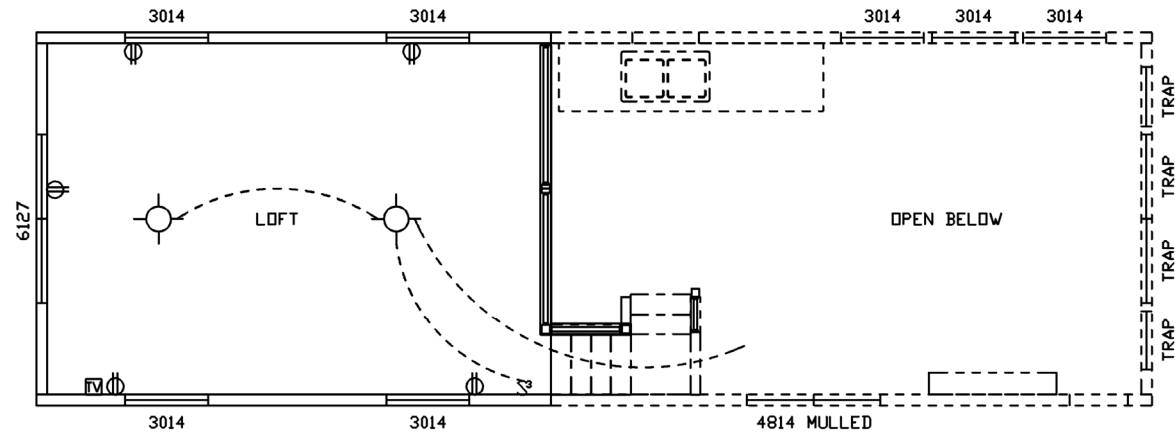

Melvin

Country Manor Series

399 SQ. FT. (Approximate) 1 Bedroom, 1 Bath

Park Models
"Factory Direct Value" **DIRECT**

Last Updated: 10-23-20

FACTORY EXPO HOME CENTERS
90 Weaver Street
Rocky Mount, VA 24151