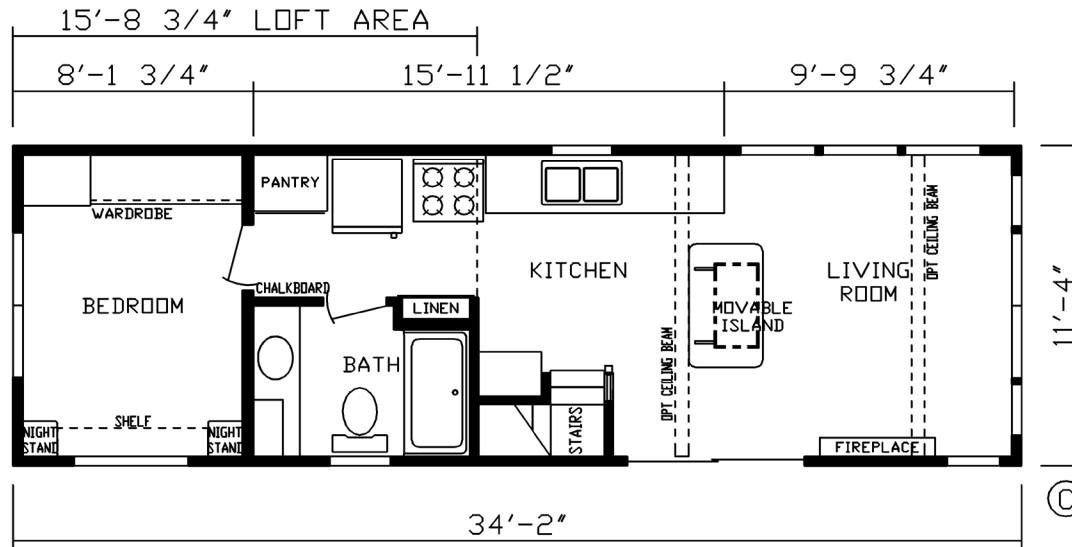

Melvin

Country Manor Series

399 SQ. FT. (Approximate) 1 Bedroom, 1 Bath

Park Models
"Factory Direct Value" **DIRECT**

Last Updated: 10-23-20

FACTORY EXPO HOME CENTERS
90 Weaver Street
Rocky Mount, VA 24151