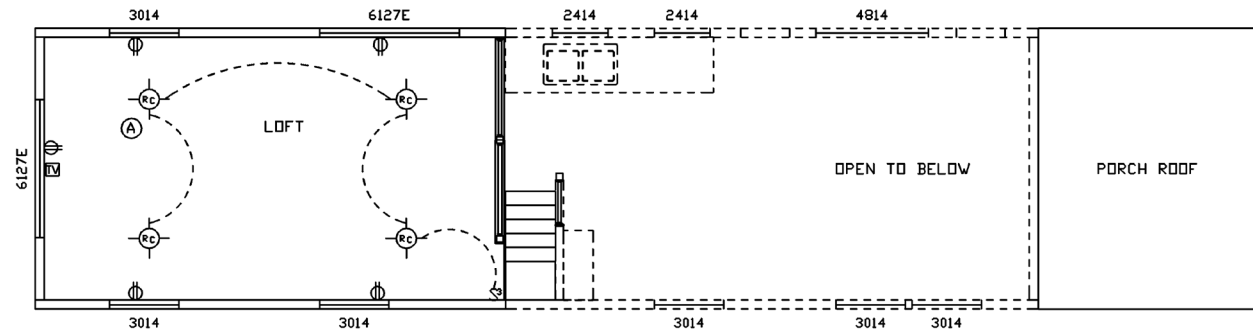

# Hopedale

Forest Lake Series

399 SQ. FT. (Approximate) 1 Bedroom, 1 Bath

**Park Models**  
"Factory Direct Value" **DIRECT**

Last Updated: 10-23-20

**FACTORY EXPO HOME CENTERS**  
90 Weaver Street  
Rocky Mount, VA 24151