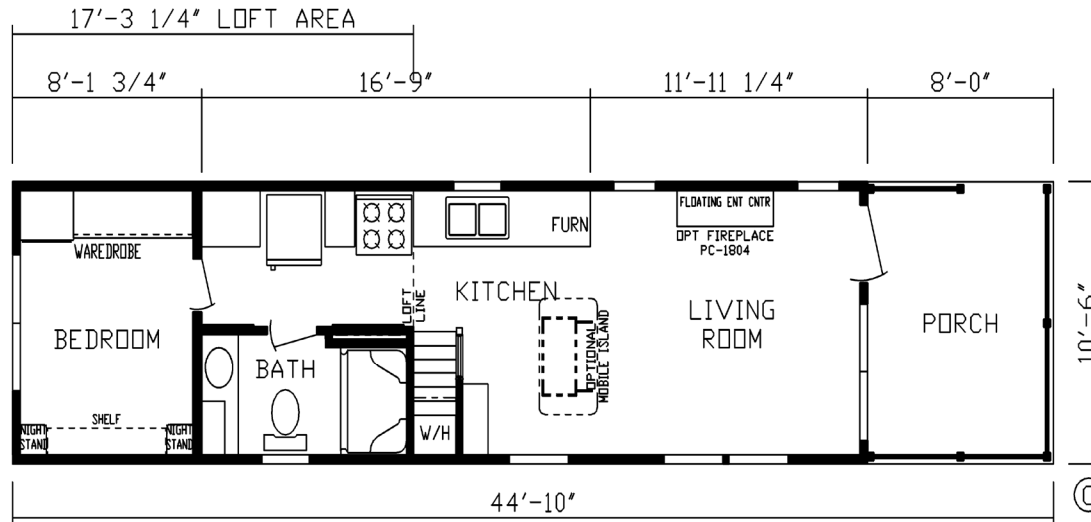

# Hopedale

Forest Lake Series

399 SQ. FT. (Approximate) 1 Bedroom, 1 Bath

**Park Models**  
"Factory Direct Value" **DIRECT**

Last Updated: 10-23-20

**FACTORY EXPO HOME CENTERS**  
90 Weaver Street  
Rocky Mount, VA 24151