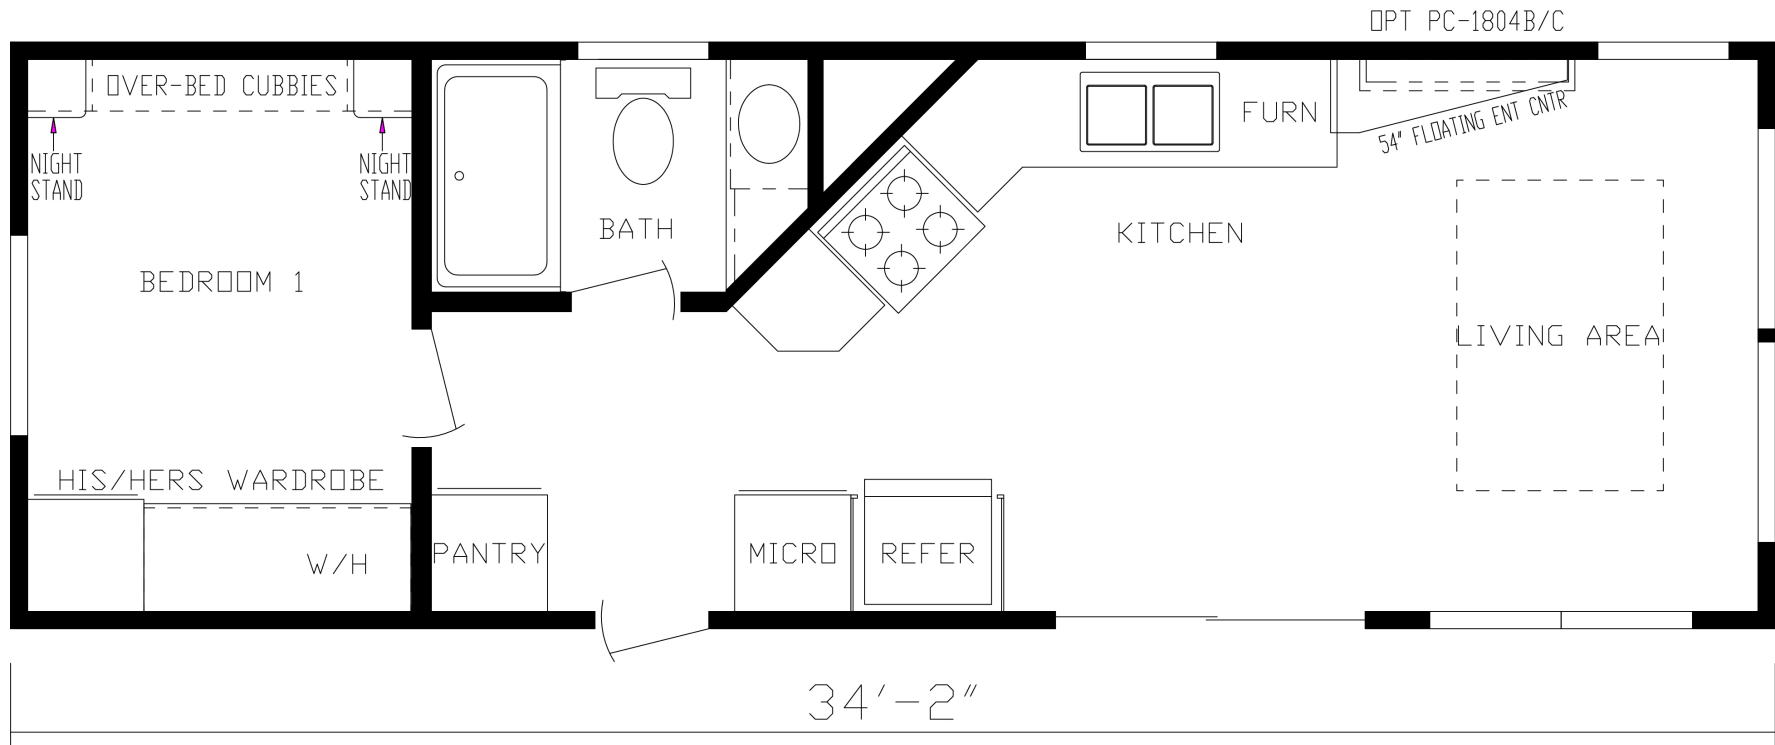

Ruffin

Forest Lake Series

387 SQ. FT. (Approximate) 1 Bedroom, 1 Bath

Park Models
"Factory Direct Value" **DIRECT**

Last Updated: 5-21-21

FACTORY EXPO HOME CENTERS
90 Weaver Street
Rocky Mount, VA 24151

RM.ParkModelsDirect.com | 1-800-504-6921