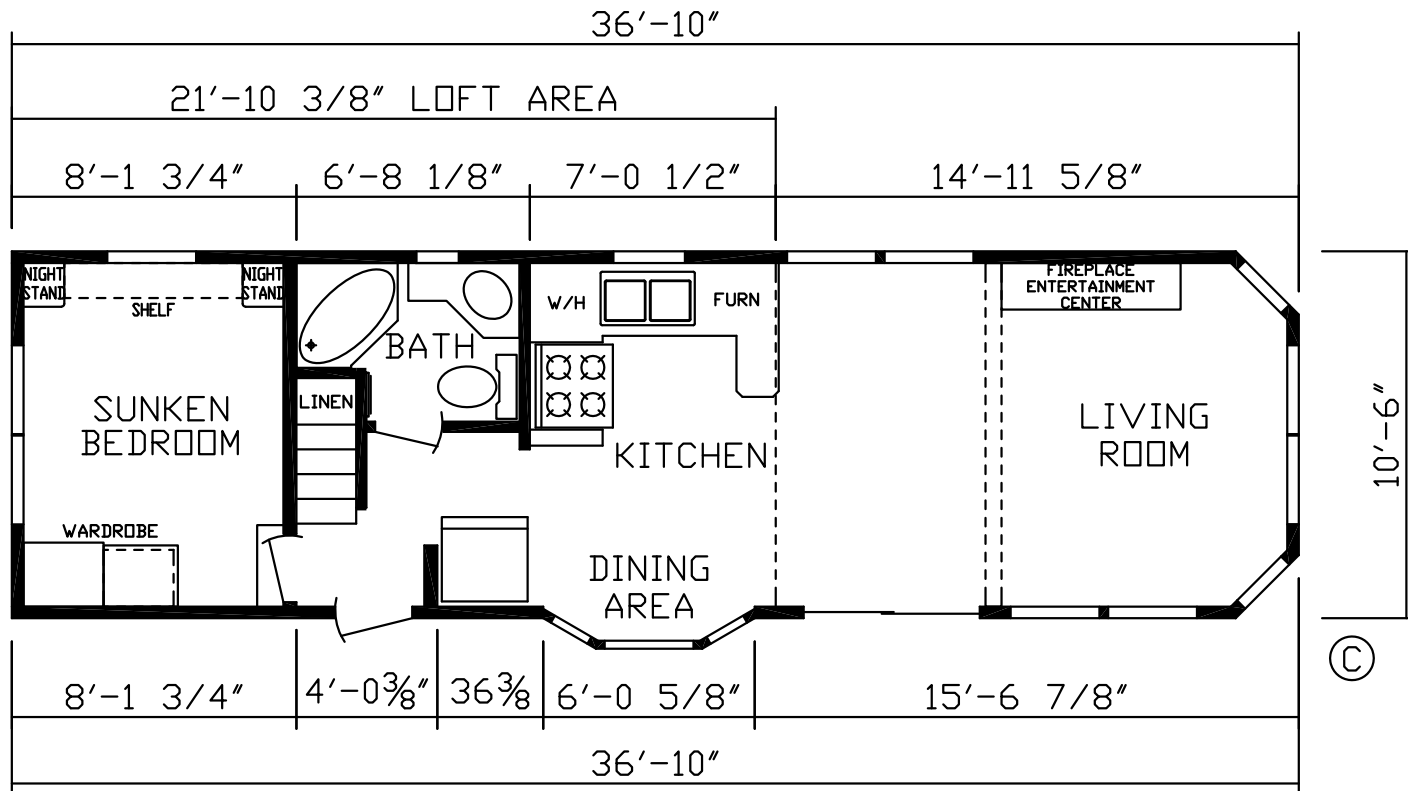

Greenview

Country Manor Series

Factory Expo

PARK MODEL HOMES

1 Bed, 1 Bath
Approx. 399 Sq. Ft.

Last Updated: 9-17-19

Factory Expo Home Centers
90 Weaver Street
Rocky Mount, Virginia 24151

I authorize Factory Expo to build my house, per this plan.