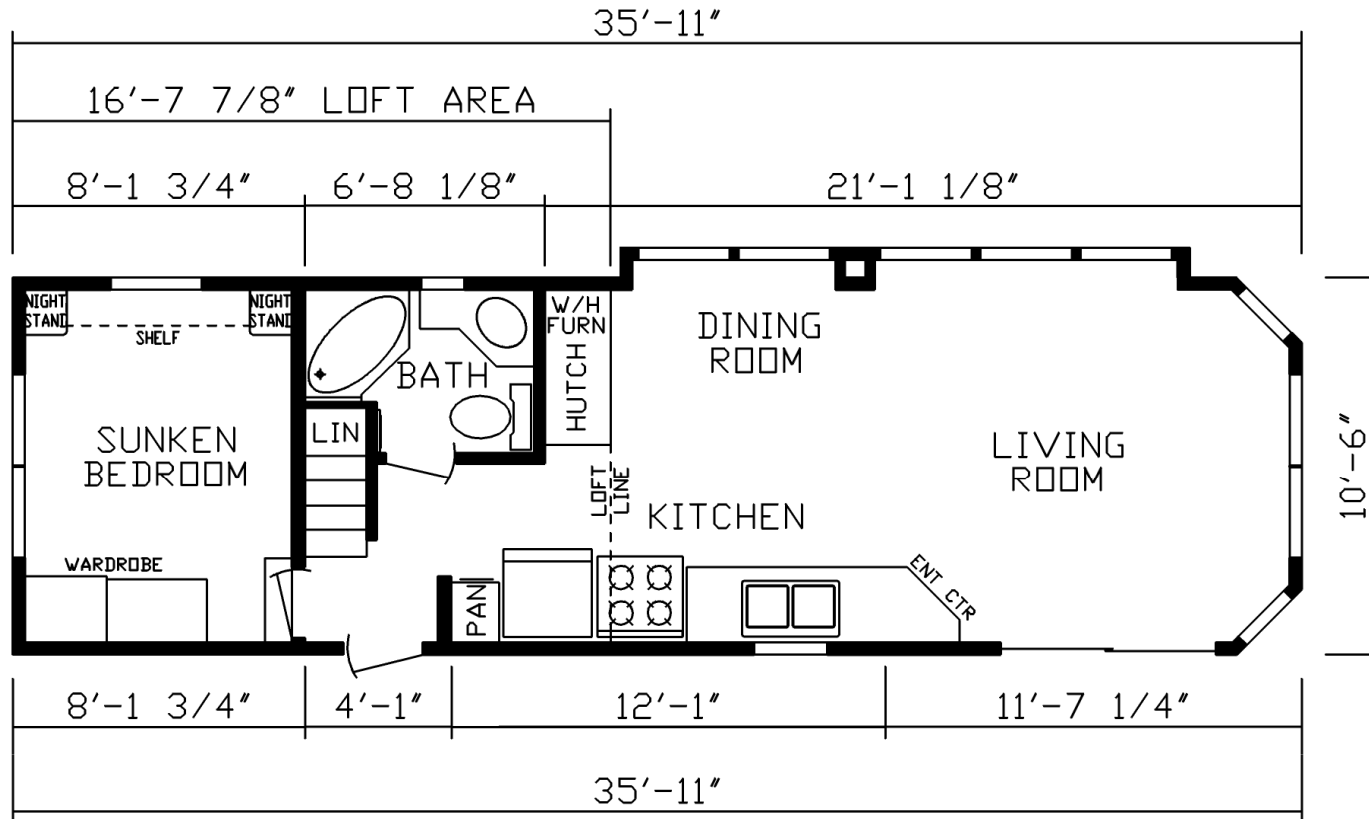

Boulton II

Country Manor Series

1 Bed, 1 Bath
Approx. 378 Sq. Ft.

Last Updated: 8-2-19

Factory Expo Home Centers
90 Weaver Street
Rocky Mount, Virginia 24151

I authorize Factory Expo to build my house, per this plan.