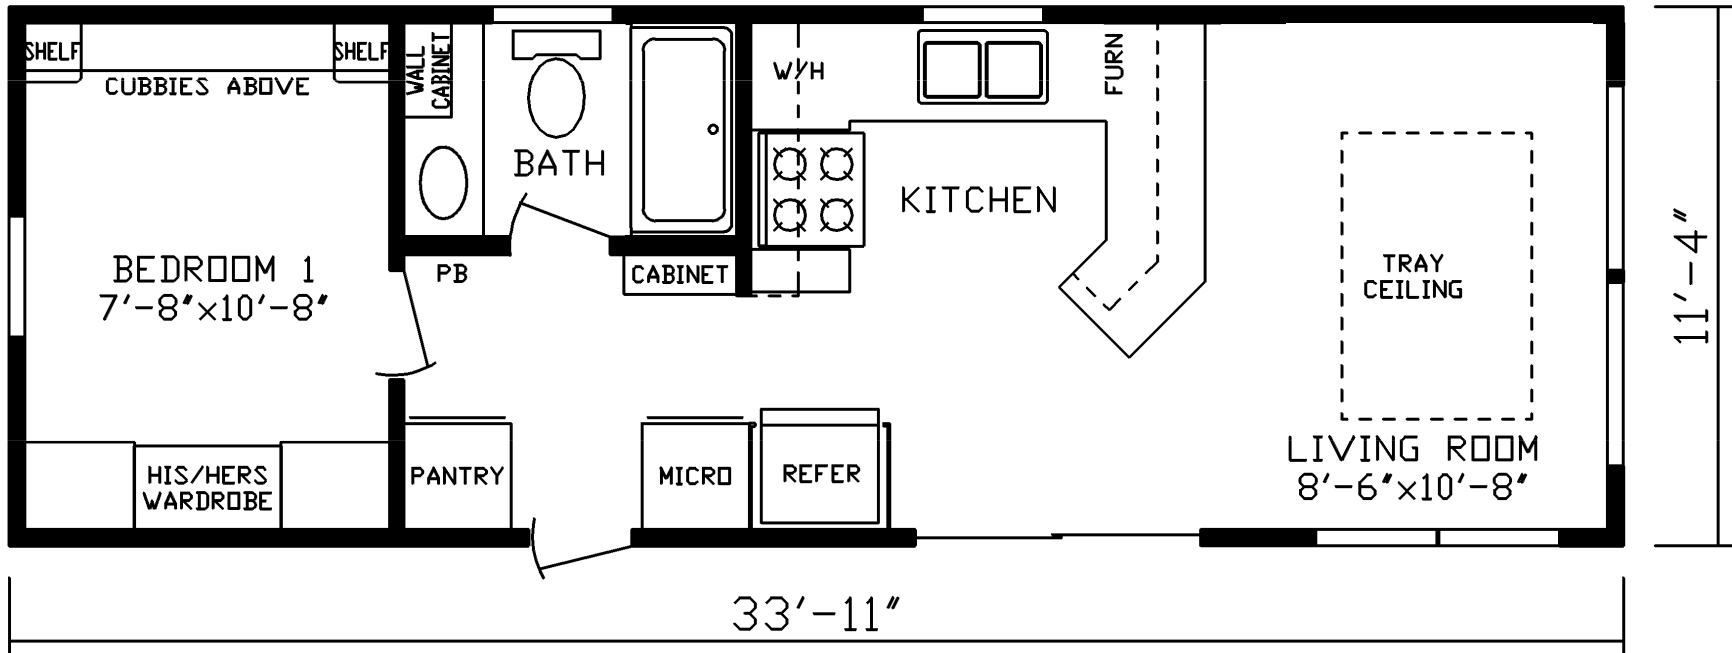

Woodview

Forest Lake Series

Factory Expo

PARK MODEL HOMES

1 Bedroom, 1 Bath
Approx. 396 Sq. Ft.

Last Updated: 1-18-19

Factory Expo Home Centers
90 Weaver Street
Rocky Mount, Virginia 24151

I authorize Factory Expo to build my house, per this plan.