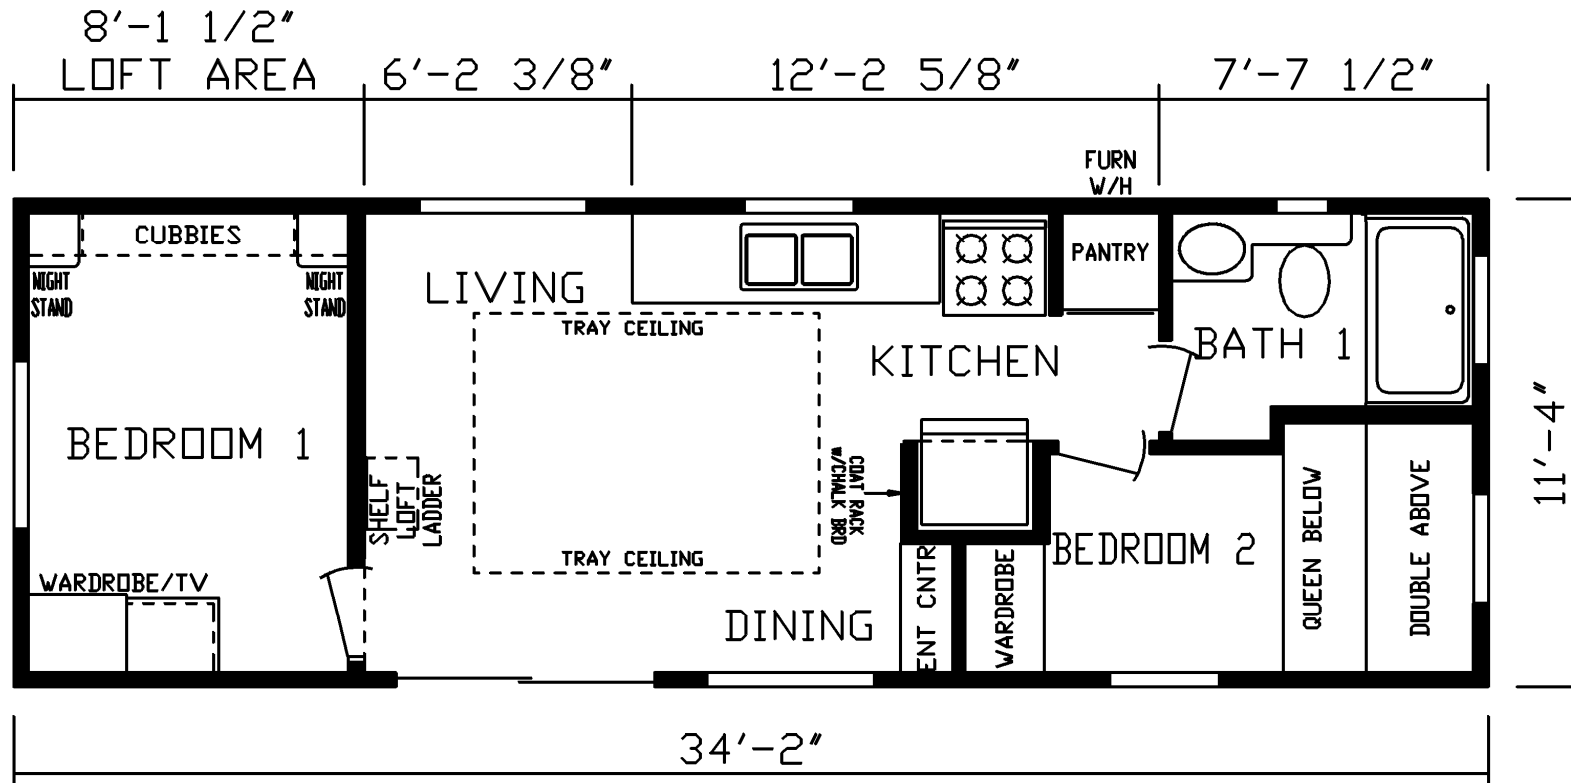

# Factory Expo

PARK MODEL HOMES

2 Bedrooms, 1 Bath  
Approx. 375 Sq. Ft.

Last Updated: 9-25-18

Factory Expo Home Centers  
90 Weaver Street  
Rocky Mount, Virginia 24151

I authorize Factory Expo to build my house, per this plan.