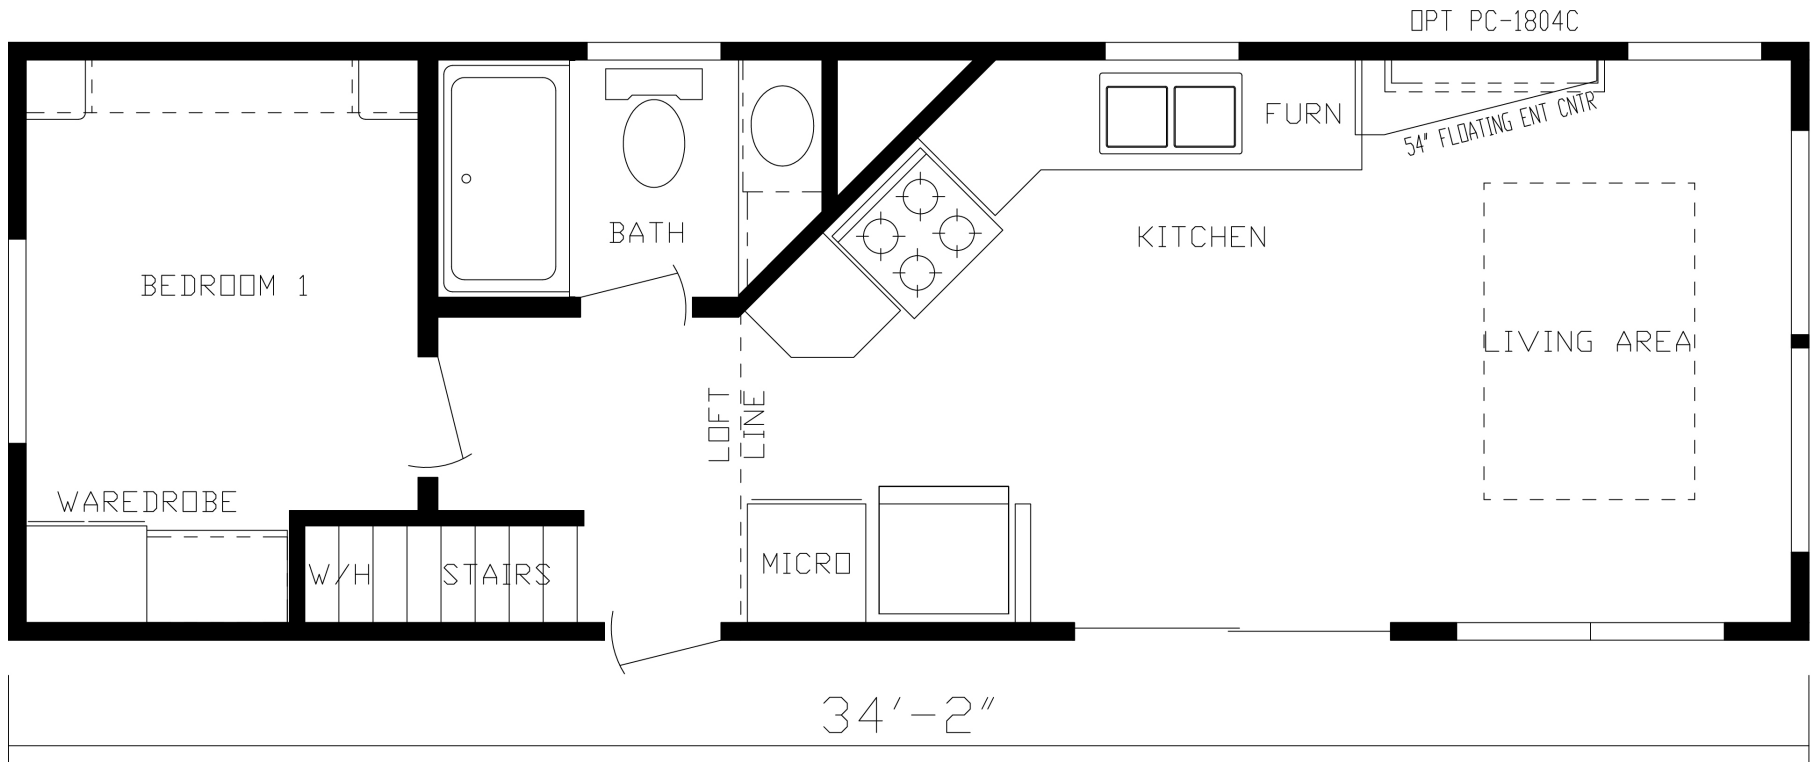

Wilson

Forest Lake Series

387 SQ. FT. (Approximate) 1 Bedroom, 1 Bath

Park Models
"Factory Direct Value" **DIRECT**

Last Updated: 5-21-21

FACTORY EXPO HOME CENTERS
90 Weaver Street
Rocky Mount, VA 24151

RM.ParkModelsDirect.com | 1-800-504-6921