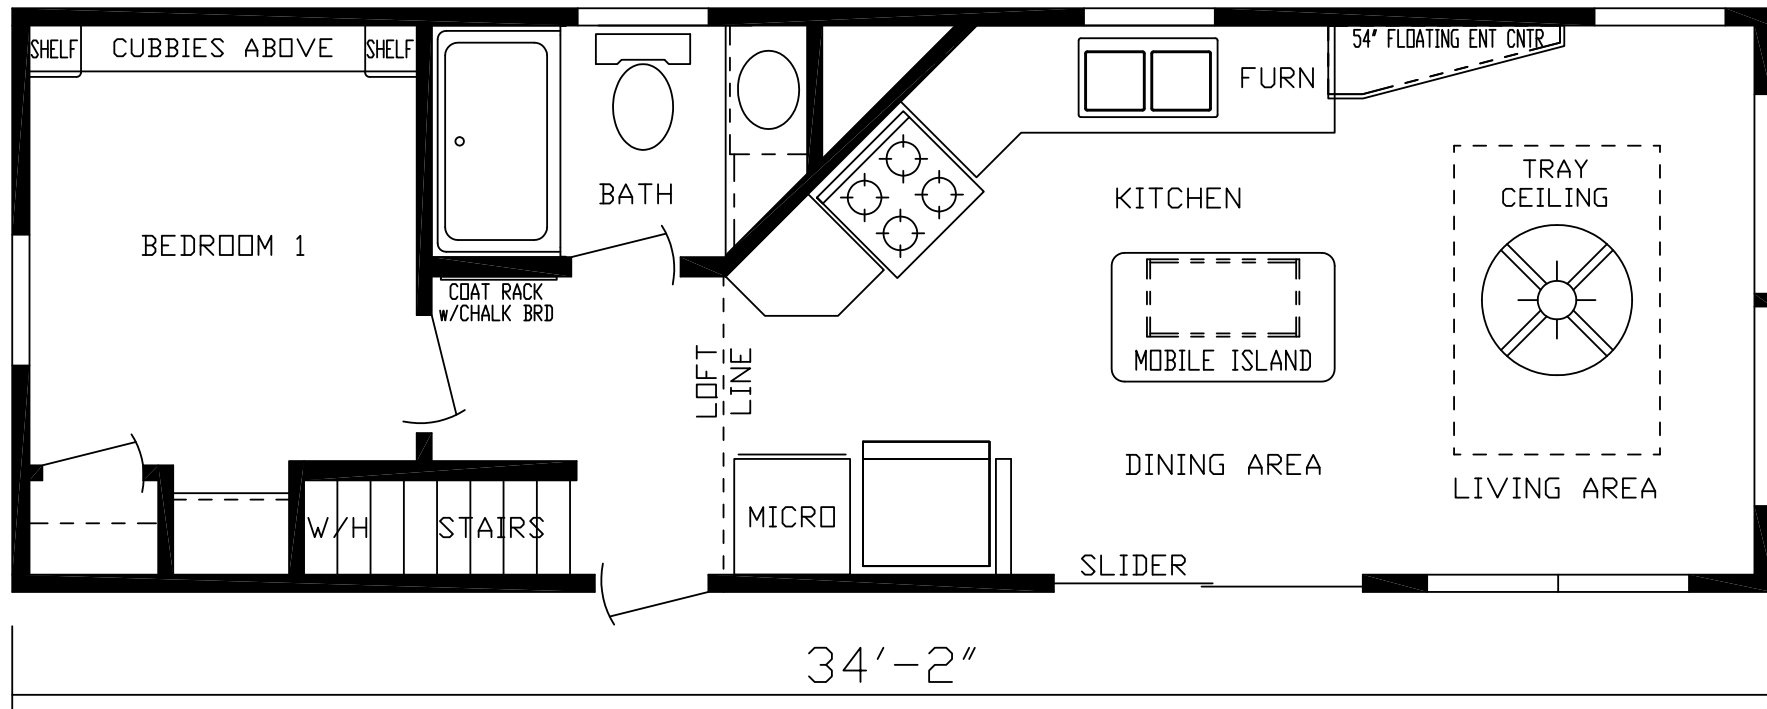

Wilson

Forest Lake Series

Factory Expo

PARK MODEL HOMES

1 Bedroom, 1 Bath
Approx. 375 Sq. Ft.

Last Updated: 5-30-18

Factory Expo Home Centers
90 Weaver Street
Rocky Mount, Virginia 24151

I authorize Factory Expo to build my house, per this plan.