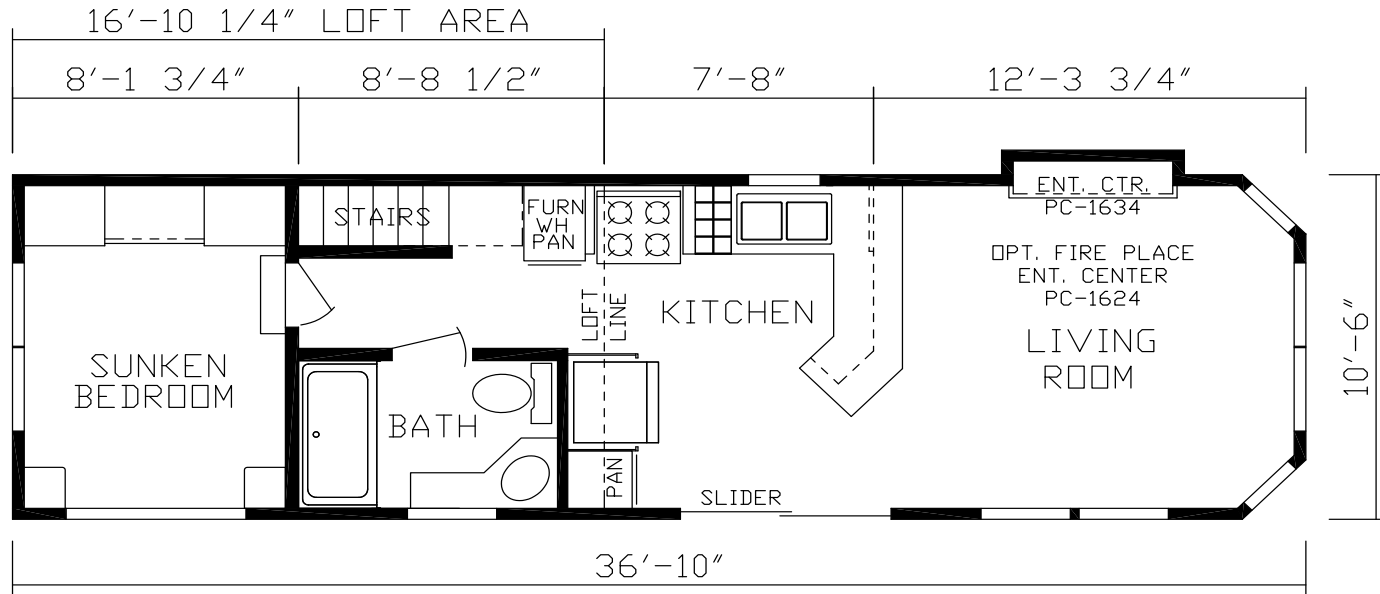

Hartley

Country Manor Series

Factory Expo

PARK MODEL HOMES

Large Loft
Approx. 399 Sq. Ft.

Last Updated: 4-11-18

Factory Expo Home Centers
90 Weaver Street
Rocky Mount, Virginia 24151

I authorize Factory Expo to build my house, per this plan.