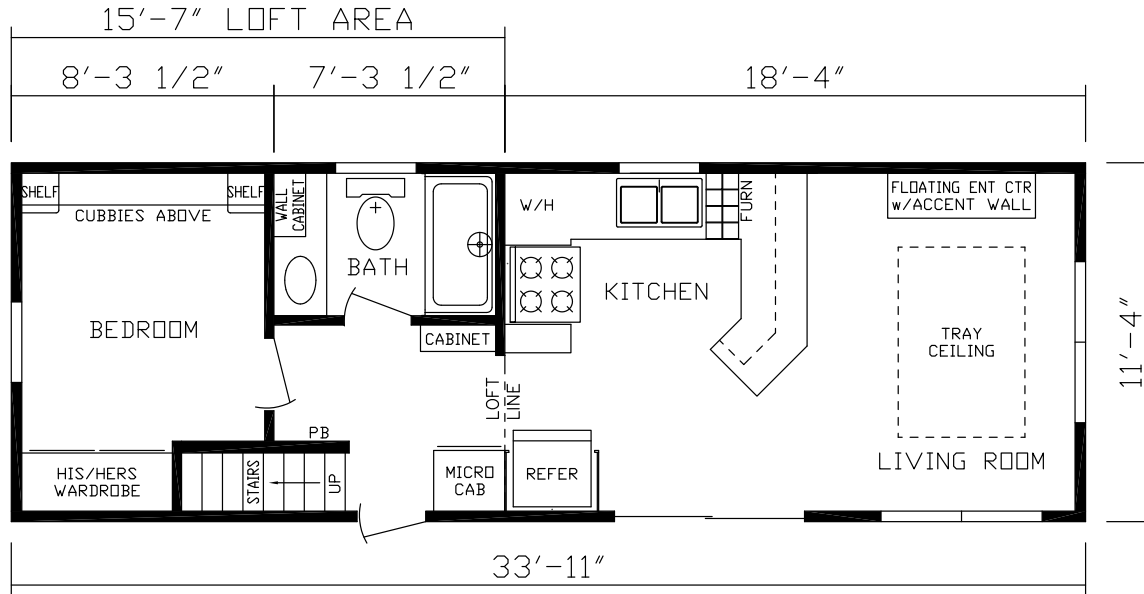

Chilton Woods

Forest Lake Series

His/Hers Wardrobe
Approx. 398 Sq. Ft.

Last Updated: 4-11-18

Factory Expo Home Centers
90 Weaver Street
Rocky Mount, Virginia 24151

I authorize Factory Expo to build my house, per this plan.