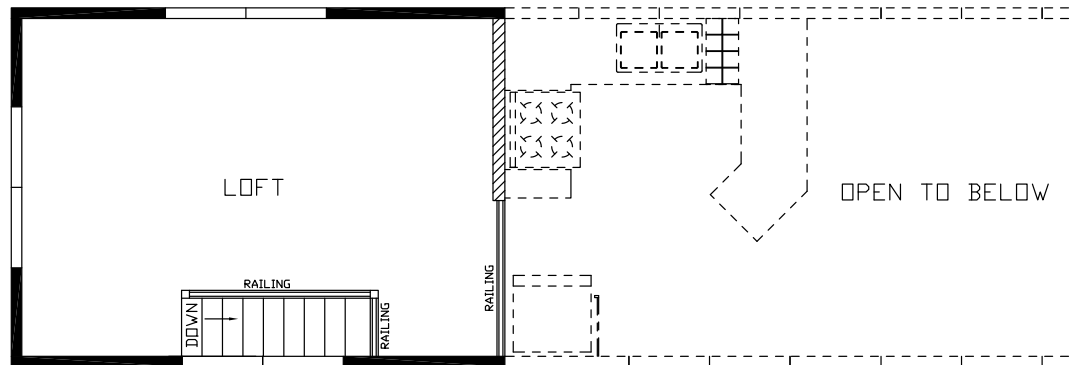

Chilton Woods

Forest Lake Series

His/Hers Wardrobe
Approx. 398 Sq. Ft.

Last Updated: 4-11-18

Factory Expo Home Centers
90 Weaver Street
Rocky Mount, Virginia 24151

I authorize Factory Expo to build my house, per this plan.