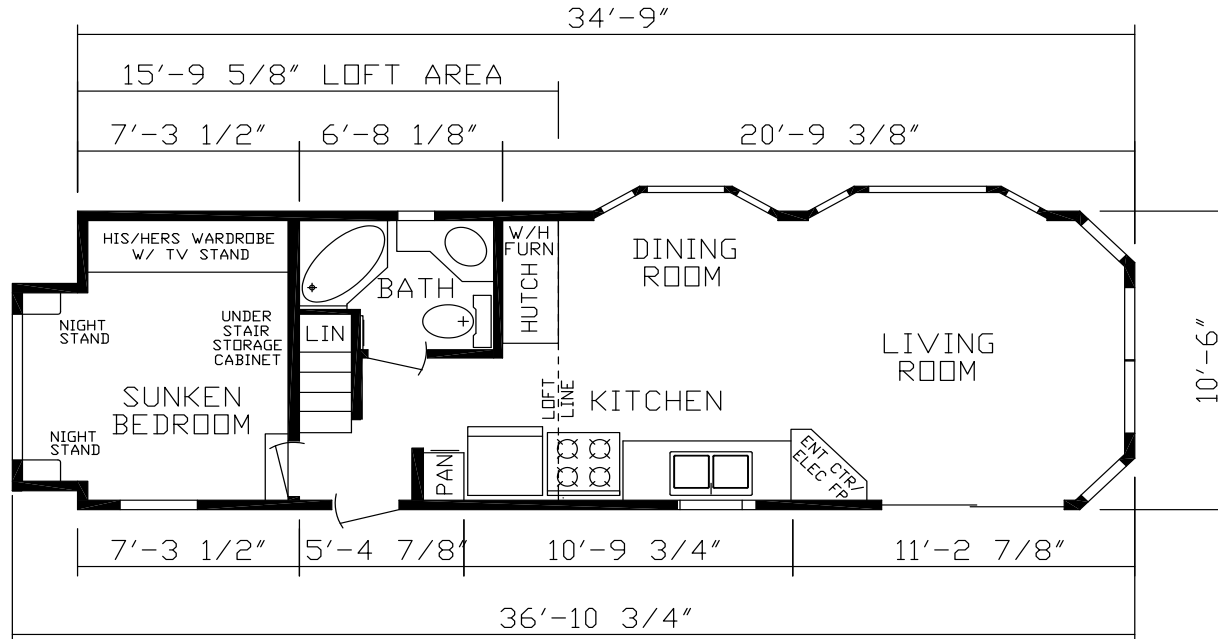

# Factory Expo

PARK MODEL HOMES

Large Loft  
Approx. 399 Sq. Ft.

Last Updated: 4-11-18

Factory Expo Home Centers  
90 Weaver Street  
Rocky Mount, Virginia 24151

I authorize Factory Expo to build my house, per this plan.