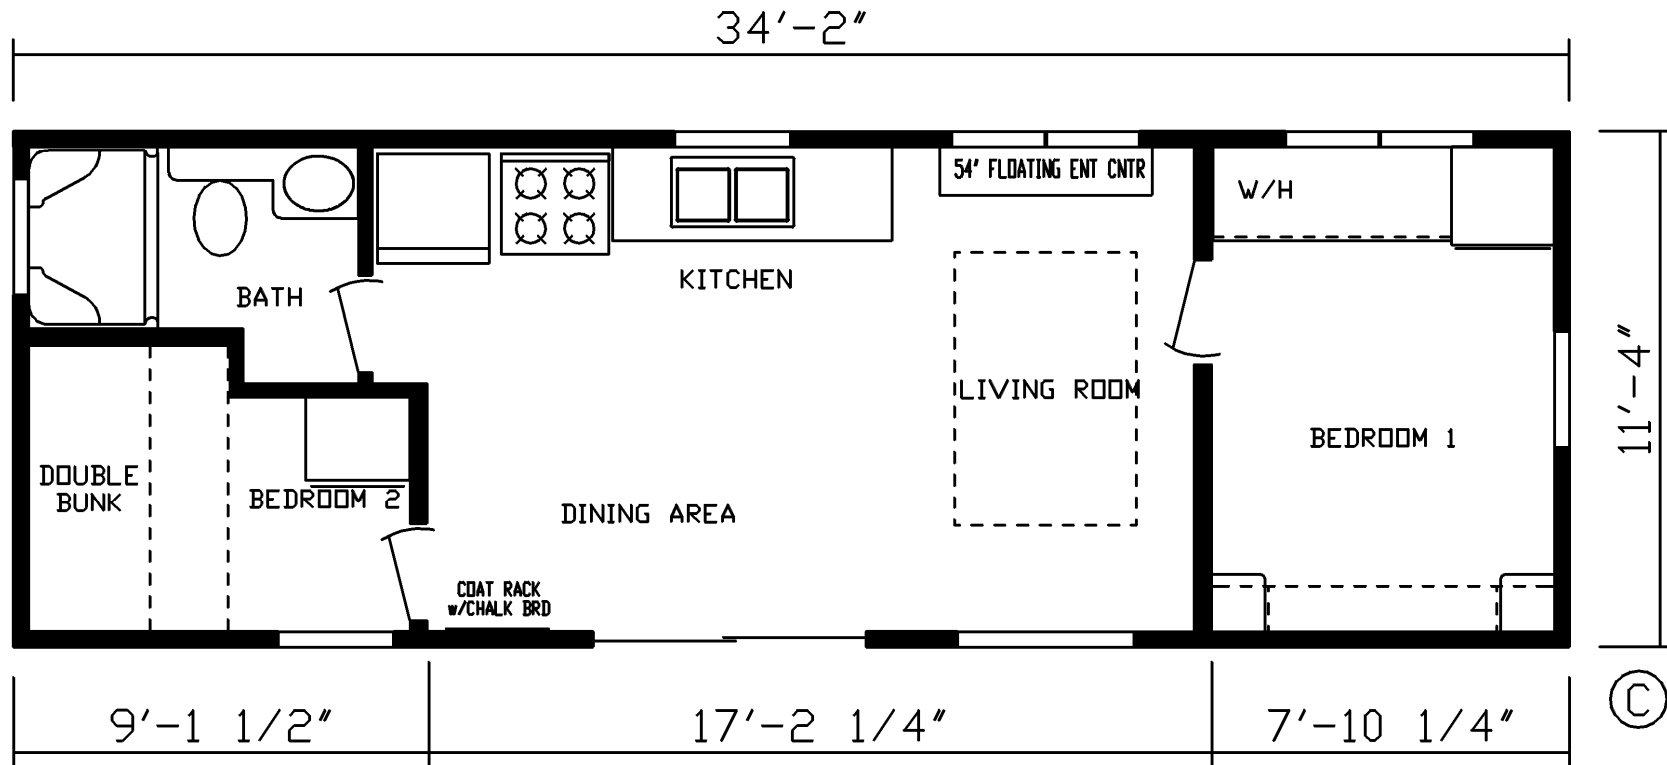

# Blue Ridge

Forest Lake Series

397 SQ. FT. (Approximate) 2 Bedroom, 1 Bath

**Park Models**  
"Factory Direct Value" **DIRECT**

Last Updated: 3-3-21

**FACTORY EXPO HOME CENTERS**  
90 Weaver Street  
Rocky Mount, VA 24151